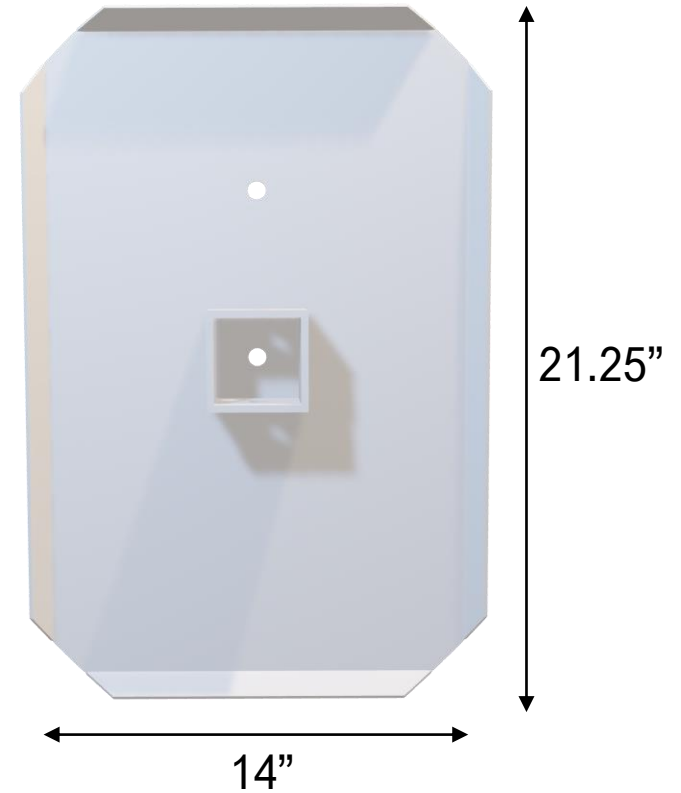

Basta Footpad Dimensions

W116-0001 – Galvanized Steel Foot Weldment

W117-0001 – Aluminum Foot Weldment