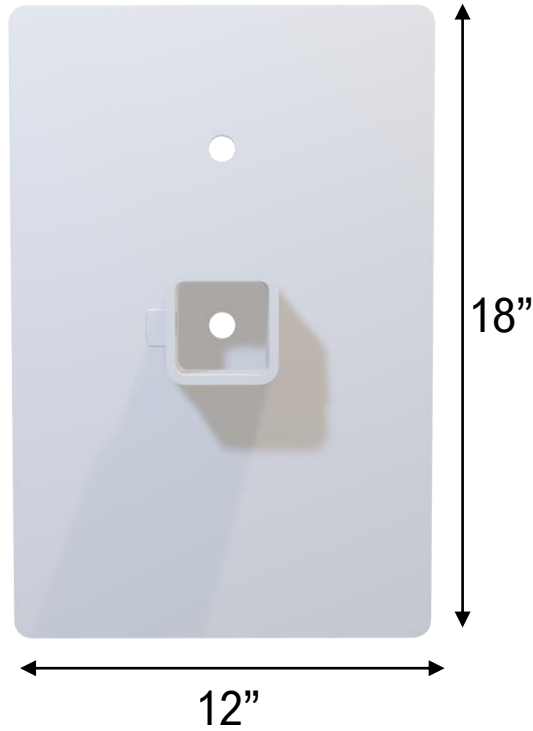

Basta Footpad Dimensions

W116-0001 – Galvanized Steel Foot Weldment

W117-0001 – Aluminum Foot Weldment