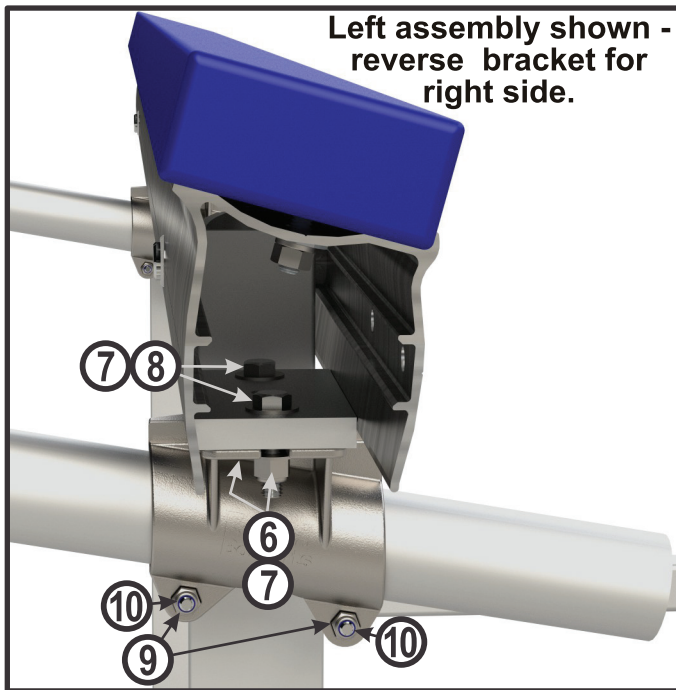

- ① Stanchion cover cap, black (Qty 2) F730-0006
- ② Buffer Tube (Qty 2) K204-1006
- ③ Stanchion tube (Qty 2) W108-0006
- ④ CG mounting bracket base (Qty 2) K204-1089
- ⑤ CG mounting bracket cap (Qty 2) K204-1090
- ⑥ Lock nut, 3/8-16 SS (Qty 4) S362-0008
- ⑦ Washer, 3/8 SS (Qty 8) S313-0008
- ⑧ Bolt, 3/8-16 x 1.5 SS (Qty 4) S103-0507
- ⑨ Lock nut, 1/4-20 SS (Qty 4) S362-0006
- ⑩ Bolt, 1/4-20 x 0.75 SS (Qty 4) S103-0303

NOTE: DO NOT ALLOW STANCHION TUBES TO CONTACT BOAT!

STANCHION TUBE MAY BE CUT OFF IF NECESSARY