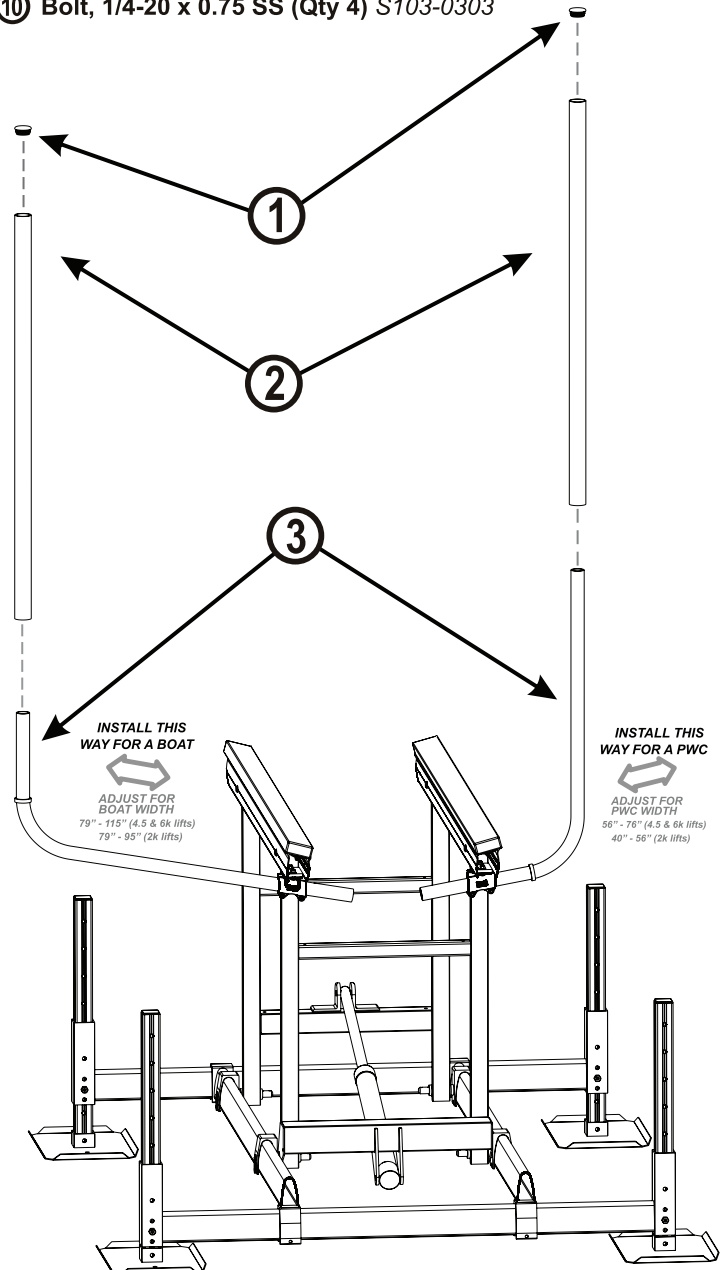

- ① Stanchion cover cap, black (Qty 2) F730-0006
- ② Buffer Tube (Qty 2) K204-1006
- ③ Stanchion tube (Qty 2) W108-0006
- ④ CG mounting bracket base (Qty 2) K204-1089
- ⑤ CG mounting bracket cap (Qty 2) K204-1090
- ⑥ Lock nut, 3/8-16 SS (Qty 4) S362-0008
- ⑦ Washer, 3/8 SS (Qty 8) S313-0008
- ⑧ Bolt, 3/8-16 x 1.5 SS (Qty 4) S103-0507
- ⑨ Lock nut, 1/4-20 SS (Qty 4) S362-0006
- ⑩ Bolt, 1/4-20 x 0.75 SS (Qty 4) S103-0303

NOTE: DO NOT ALLOW STANCHION TUBES TO CONTACT BOAT!

STANCHION TUBE MAY BE CUT OFF IF NECESSARY