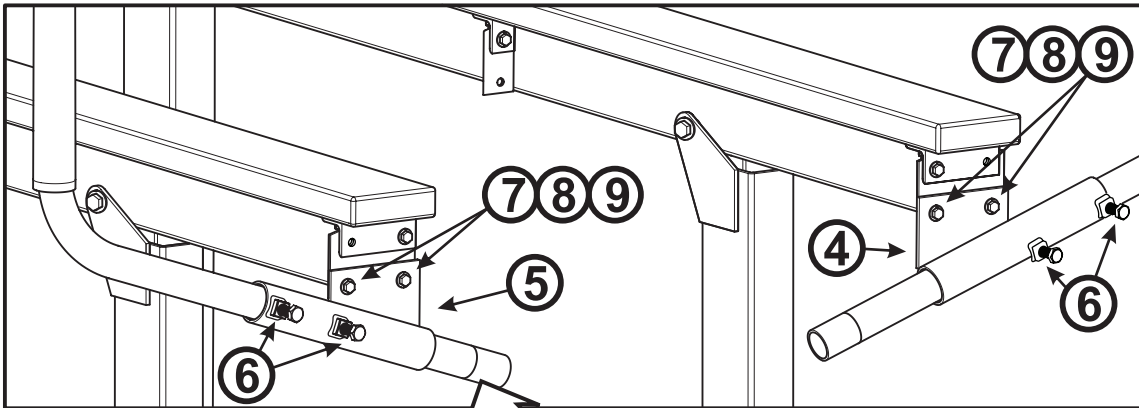

- ① Buffer tube cap (Qty 2) F730-0006
- ② Buffer tube (Qty 2) K204-1006
- ③ Stanchion tube (Qty 2) W108-0027
- ④ CG bracket, right (Qty 1) W108-0029
- ⑤ CG bracket, left (Qty 1) W108-0028
- ⑥ Set screw (Qty 4) S166-6711
- ⑦ Attachment bolt (Qty 4) S103-0506
- ⑧ Flat washer (Qty 8) S313-0008
- ⑨ Nylon insert lock nut (Qty 4) S362-0008

NOTE: DO NOT ALLOW STANCHION TUBES TO CONTACT BOAT!

FOR BOATS NARROWER THAN 7' 6" (2.3 meters), CUT OFF IF NECESSARY