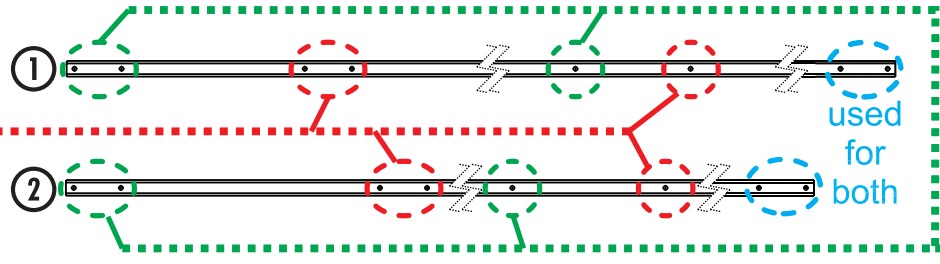

Note: Extra long legs are **NOT** included in this kit.

- ① Brace Tube, Long (Qty 4) K206-0040
- ② Brace Tube, Short (Qty 4) K206-0041
- ③ Bolt Plate Tube (Qty 16) K206-0012
- ④ Spacer Tube (Qty 4) K206-0042
- ⑤ Hex Head Bolt, 3/8" x 7.0" SS (Qty 36) S103-0523
- ⑥ Flat Washer, 3/8" SS (Qty 72) S313-0008
- ⑦ Nylock Nut, 3/8" SS (Qty 36) S362-0008
- n/a Anti-seize grease Packet (Qty 1) Y356-003

NOTE:
CUT OFF EXCESS
ON 10K MODELS
IF DESIRED

CUT OFF IF
DESIRED

10K

HOLE SELECTION:
(Based on model)

12K