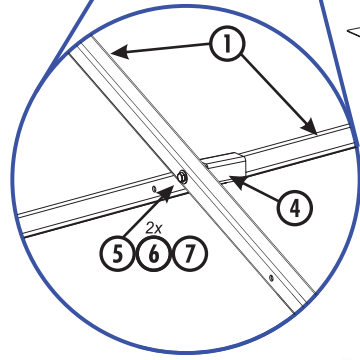

Note: Extra long legs are **NOT** included in this kit.

- ① Brace Tube, Long (Qty 4) K206-0040
- ② Brace Tube, Short (Qty 4) K206-0041
- ③ Bolt Plate Tube (Qty 16) K206-0012
- ④ Spacer Tube (Qty 4) K206-0042
- ⑤ Hex Head Bolt, 3/8" x 7.0" SS (Qty 36) S103-0523
- ⑥ Flat Washer, 3/8" SS (Qty 72) S313-0008
- ⑦ Nylock Nut, 3/8" SS (Qty 36) S362-0008
- n/a Anti-seize grease Packet (Qty 1) Y356-003

NOTE:
CUT OFF EXCESS
ON 10K MODELS
IF DESIRED

CUT OFF IF
DESIRED

10K

HOLE SELECTION:
(Based on model)

12K