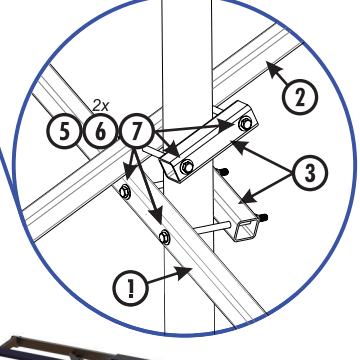

Note: Extra long legs are **NOT** included in this kit.

- ① Brace Tube, Long (Qty 4) K206-0040
- ② Brace Tube, Short (Qty 4) K206-0041
- ③ Bolt Plate Tube (Qty 16) K206-0012
- ④ Spacer Tube (Qty 4) K206-0042
- ⑤ Hex Head Bolt, 3/8" x 7.0" SS (Qty 36) S103-0523
- ⑥ Flat Washer, 3/8" SS (Qty 72) S313-0008
- ⑦ Nylock Nut, 3/8" SS (Qty 36) S362-0008
- n/a Anti-seize grease Packet (Qty 1) Y356-003

NOTE:
CUT OFF EXCESS
ON 10K MODELS
IF DESIRED

CUT OFF IF
DESIRED

10K

HOLE SELECTION:
(Based on model)

12K