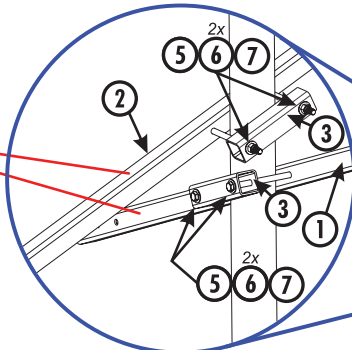

Note: Extra long legs are **NOT** included in this kit.

- ① Brace Tube, Long (Qty 4) K206-0040
- ② Brace Tube, Short (Qty 4) K206-0041
- ③ Bolt Plate Tube (Qty 16) K206-0012
- ④ Spacer Tube (Qty 4) K206-0042
- ⑤ Hex Head Bolt, 3/8" x 7.0" SS (Qty 36) S103-0523
- ⑥ Flat Washer, 3/8" SS (Qty 72) S313-0008
- ⑦ Nylock Nut, 3/8" SS (Qty 36) S362-0008
- n/a Anti-seize grease Packet (Qty 1) Y356-003

NOTE:
CUT OFF EXCESS
ON 10K MODELS
IF DESIRED

CUT OFF IF
DESIRED

10K

HOLE SELECTION:
(Based on model)

12K