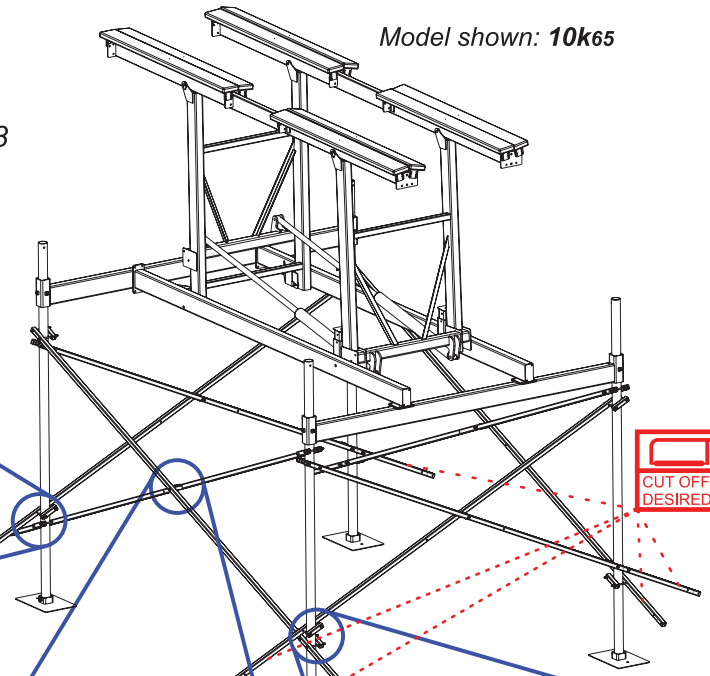

Note: Extra long legs are **NOT** included in this kit.

- ① Brace Tube, Long (Qty 4) K206-0040
- ② Brace Tube, Short (Qty 4) K206-0041
- ③ Bolt Plate Tube (Qty 16) K206-0012
- ④ Spacer Tube (Qty 4) K206-0042
- ⑤ Hex Head Bolt, 3/8" x 7.0" SS (Qty 36) S103-0523
- ⑥ Flat Washer, 3/8" SS (Qty 72) S313-0008
- ⑦ Nylock Nut, 3/8" SS (Qty 36) S362-0008
- n/a Anti-seize grease Packet (Qty 1) Y356-003

NOTE:
CUT OFF EXCESS
ON 10K MODELS
IF DESIRED

CUT OFF IF
DESIRED

10K

HOLE SELECTION:
(Based on model)

12K