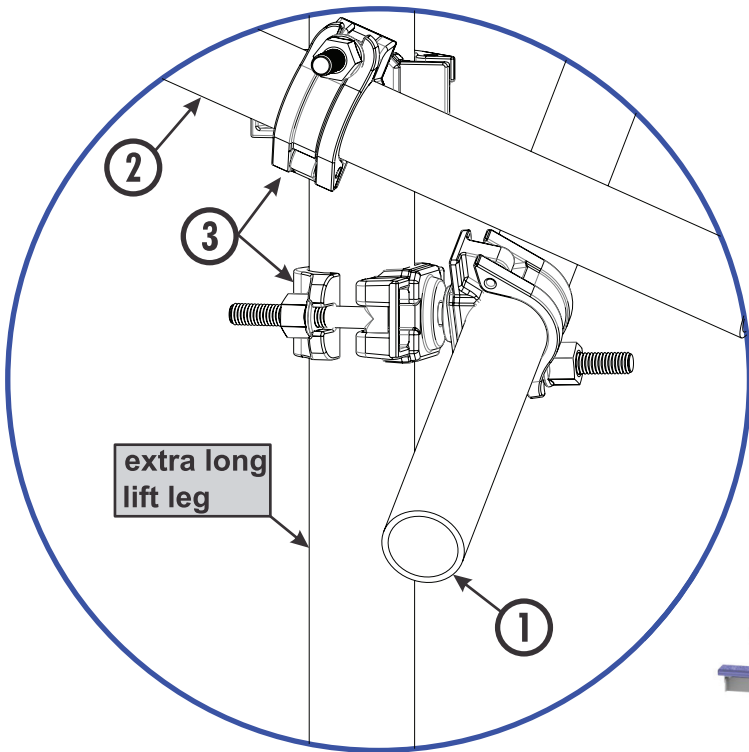

**NOTE:** Extra long lift legs are not included in the sway kit.

A491-0015			
REF. NO.	PART NO.	QTY.	DESCRIPTION
1	K206-0026	4	Brace pipe, short
2	K206-0025	4	Brace pipe, long
3	A491-0001	16	Brace connector brackets

***Larger*** clamp is attached to *lift leg*.  
***Smaller*** clamp is attached to *brace pipe*.